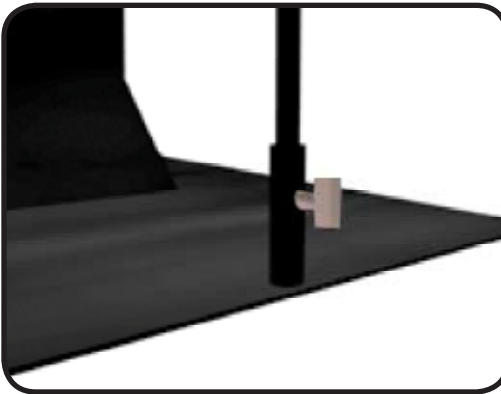

features & benefits

Slope is stylish and elegant, for impact in any surrounding. Packs flat, bag included.

black: SLP-B

silver: SLP-S

hardware specifications

additional info

Color: black or silver
Weight of unit: 15.1 lbs.
Footprint of unit: 10" w x 16" d
Height of display 58"
Pocket size: 5/8 d x 9" w x 115" t

Bag: black with red shoulder strap
Shipping size: 61" x 11" x 3"
Shipping weight: 20lbs.

We are continually improving and modifying our product range and reserve the right to vary the specifications without prior notice. All dimensions and weights quoted are approximate and we accept no responsibility for variance. E&OE.

Assembly Instructions

Remove the system from the bag.

Turn the unit upright. Push the top portion forward until the small metal plate fits behind the lip on the foot.

Insert the metal pole into the slot on the foot and tighten the wing nut.