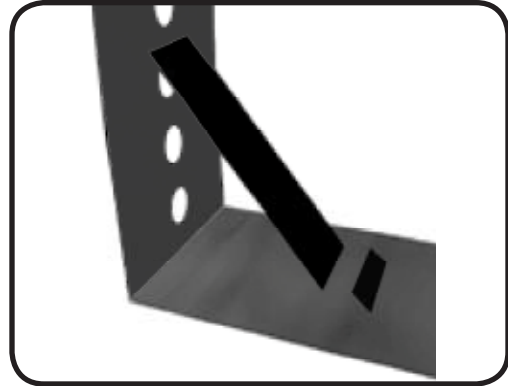

features & benefits

Slope is stylish and elegant, for impact in any surrounding. Packs flat, bag included.

black: SLP-B

silver: SLP-S

hardware specifications

additional info

Color: black or silver
Weight of unit: 15.1 lbs.
Footprint of unit: 10" w x 16" d
Height of display 58"
Pocket size: 5/8 d x 9" w x 115" t

Bag: black with red shoulder strap
Shipping size: 61" x 11" x 3"
Shipping weight: 20lbs.

We are continually improving and modifying our product range and reserve the right to vary the specifications without prior notice. All dimensions and weights quoted are approximate and we accept no responsibility for variance. E&OE.

Assembly Instructions

Remove the system from the bag.

Turn the unit upright. Push the top portion forward until the small metal plate fits behind the lip on the foot.

Insert the metal pole into the slot on the foot and tighten the wing nut.