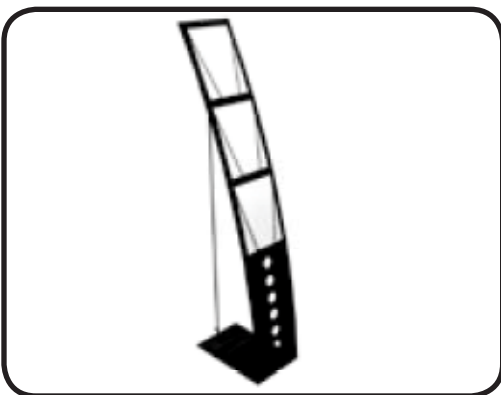

Your system is now ready to be used.

Reverse the procedure to disassemble