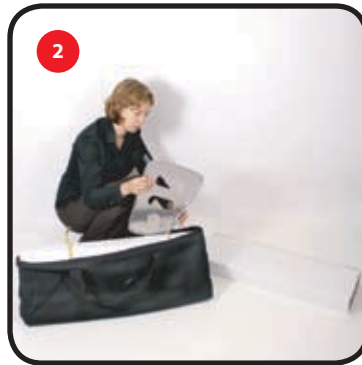

hardware specifications

additional info

OF POCKETS: 10
HEIGHT: 53 1/2"
FOOT PRINT: 14 3/4" x 12"

WEIGHT: 11.4 lb.
SHIPPING WEIGHT: 18 lb.
SHIPPING DIM: 35" x 15" x 9"

Assembly Instructions

1 Unzip bag and cut yellow bands

2 Remove unit from bag

3 Remove top section and bottom Section from boxes

4 Slide bottom section of Unit onto the base

5 Slide top section of unit Onto the bottom section