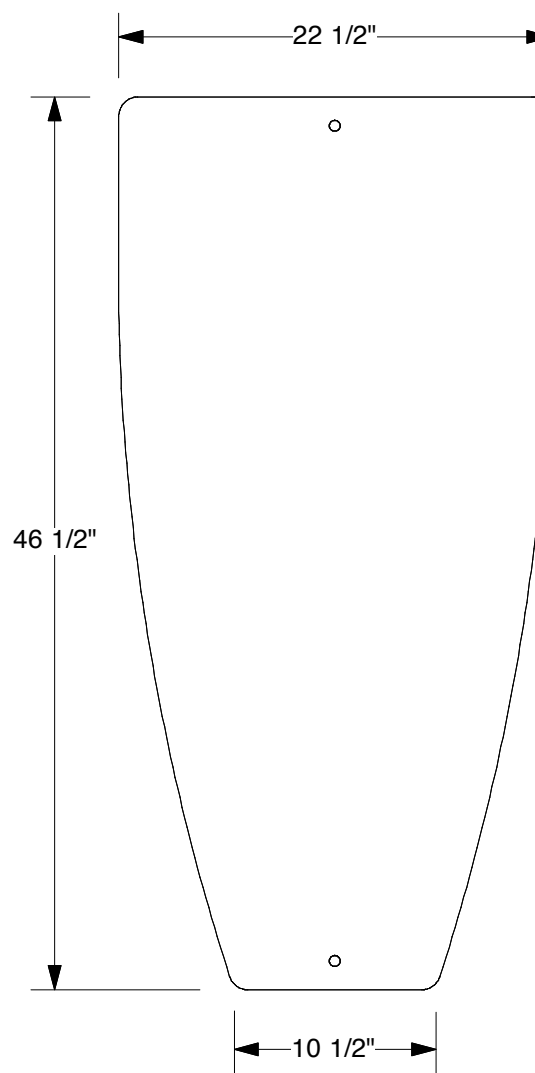

GRAPHIC SPECS: **ALK-7 Kiosk**

WITH MONITOR

WITHOUT MONITOR