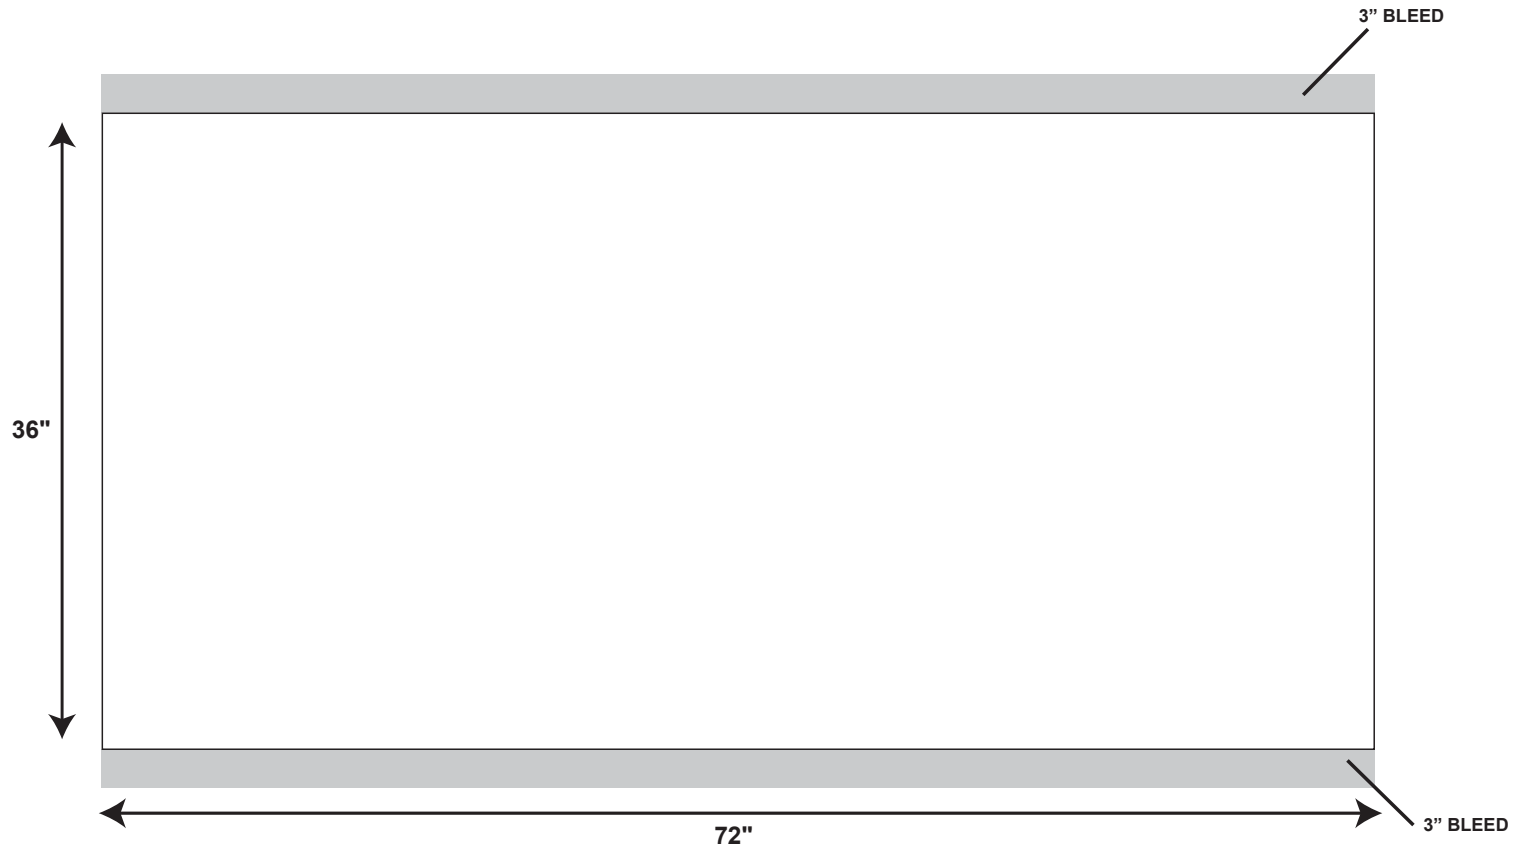

6' 4-Sided Hanging Banner Display

Total Graphic Size

72"W x 42"H

Total Visual Area

72"W x 36"H

Kit Includes 4 Banners

*Add 3" to top and bottom of graphic for bleed

*Please keep all text and/or logos 1" from all sides.

*Solvent products are printed CMYK (4 color) process from your file.

*All images must be embedded and all fonts must be outlined.

ACCEPTABLE FILE FORMATS:

Vector lines

Vector image

- Adobe Illustrator (.ai, .pdf, .eps)
- All Fonts Outlined/Images embedded

Raster image

- 100 DPI AT 100%
- Adobe Photoshop - .psd
  .tif, or .jpg