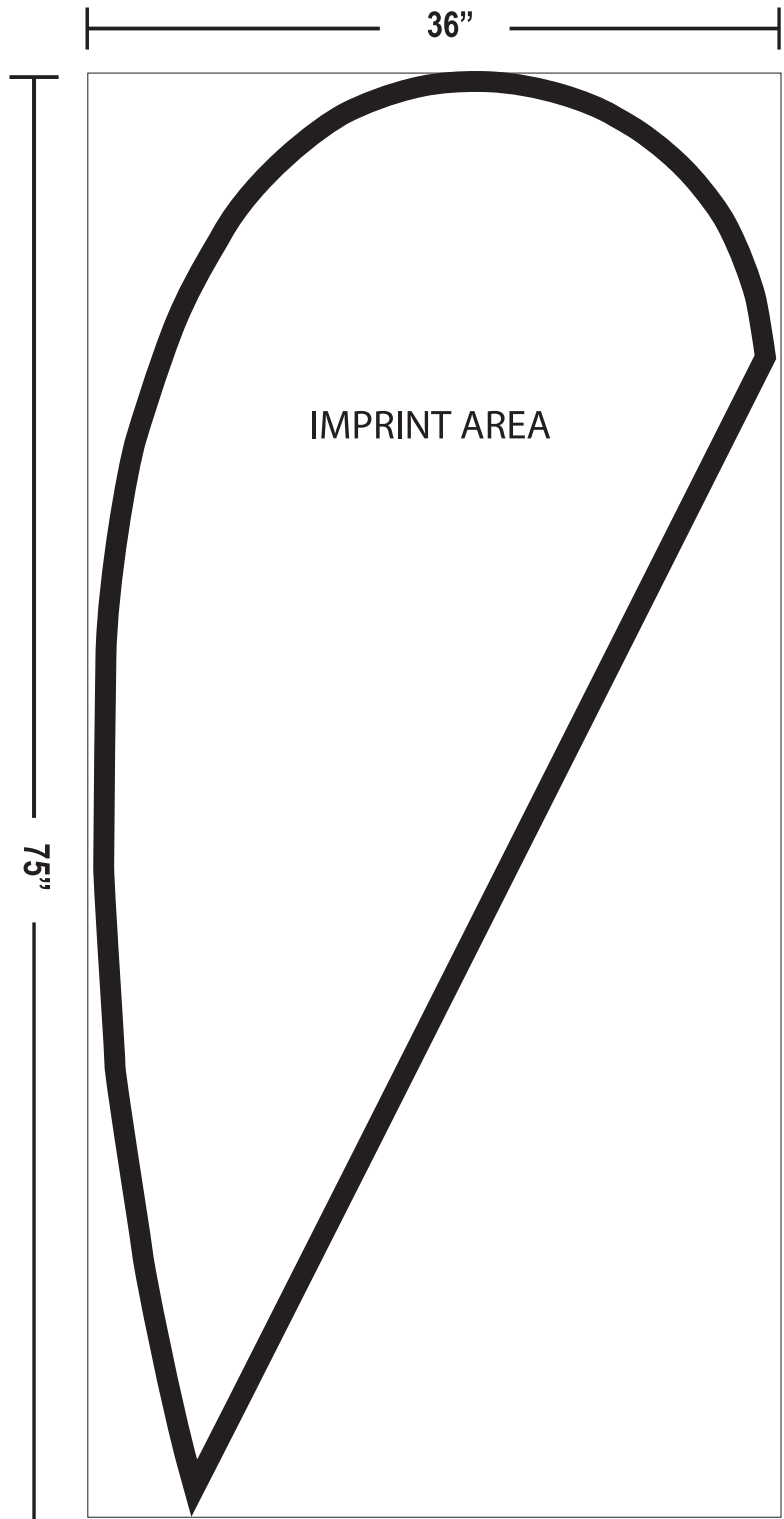

Total Graphic Size

36"W x 75"H

*Please keep all text and/or logos 1.5" from all sides.

*Dye Sub products are printed CMYK (4 color) process from your file. PMS color matching is not guaranteed.

*All images must be embedded and all fonts must be outlined

ACCEPTABLE FILE FORMATS:

Vector lines

Vector image

- * Adobe Illustrator (.ai, .pdf, .eps)
- * All Fonts Outlined/images embedded

Raster image

- * 100 DPI AT 100%
- * Adobe Photoshop - .psd
- * .tif, or .jpg