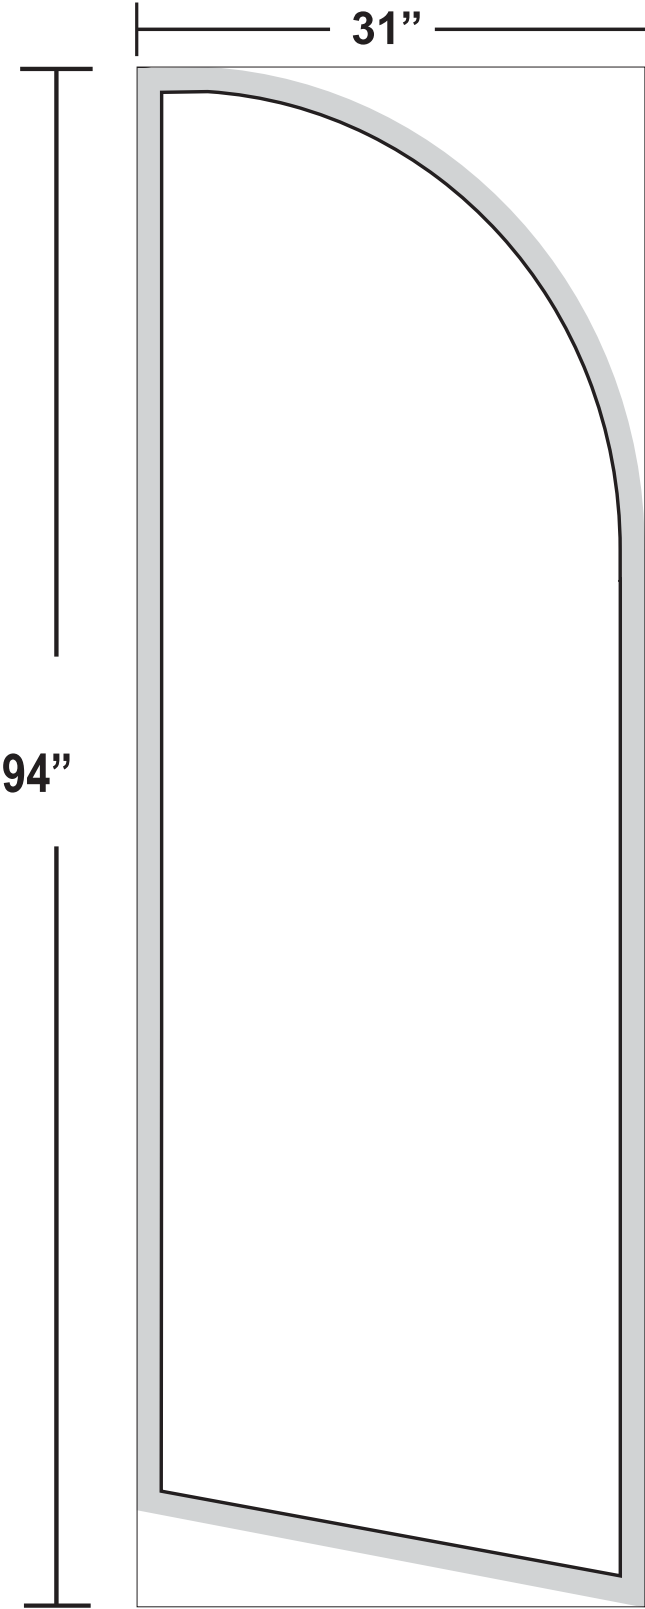

Total Graphic Size

31"W x 94"H

*Please keep all text and/or logos 1.5" from all sides.

*Dye Sub products are printed CMYK (4 color) process from your file. PMS color matching is not guaranteed.

*All images must be embedded and all fonts must be outlined

ACCEPTABLE FILE FORMATS:

Vector lines

Vector image

- * Adobe Illustrator (.ai, .pdf, .eps)
- * All Fonts Outlined/images embedded

Raster image

- * 100 DPI AT 100%
- * Adobe Photoshop - .psd
- * .tif, or .jpg