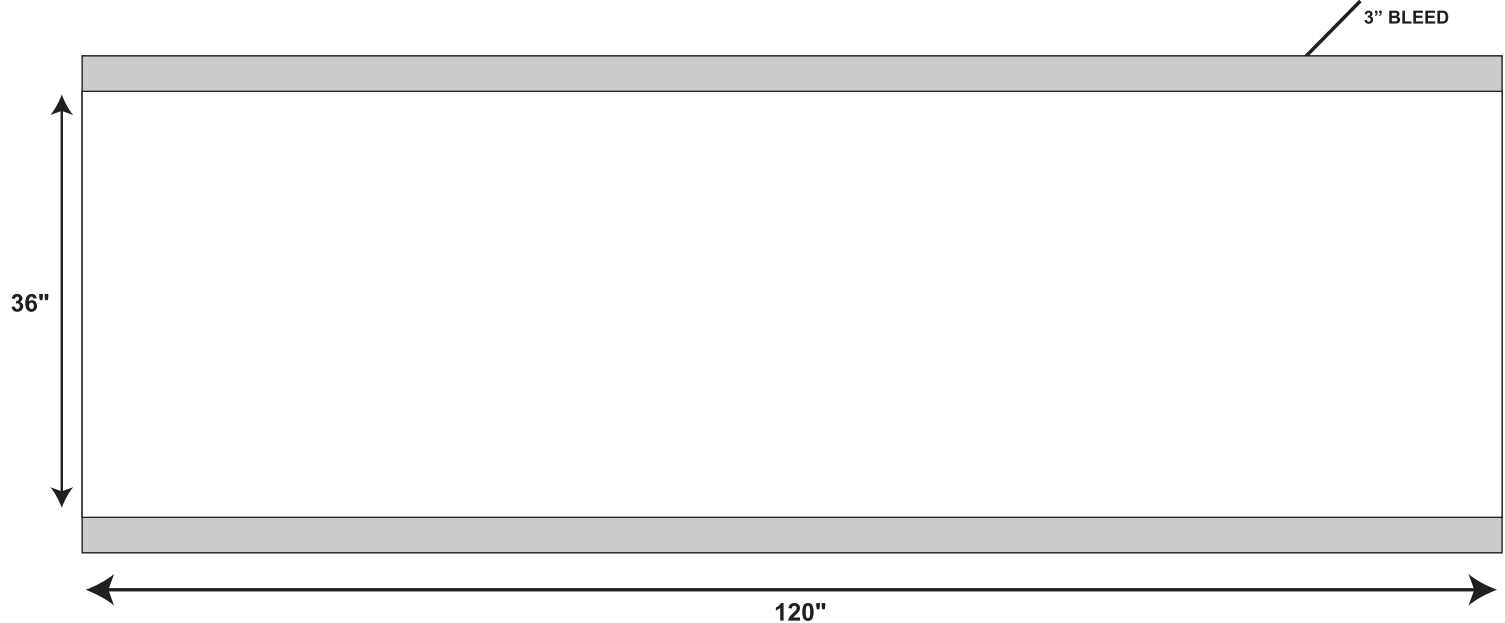

10' 4-Sided Hanging Banner Display

Total Graphic Size

120"W x 42"H

Total Visual Area

120"W x 36"H

Kit Includes 4 Banners

- *Add 3" to top and bottom of graphic for bleed
- *Please keep all text and/or logos 1" from all sides.
- *Solvent products are printed CMYK (4 color) process from your file.
- *All images must be embedded and all fonts must be outlined.