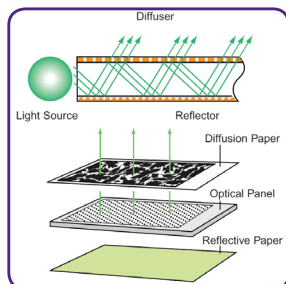

Lightbox Construction