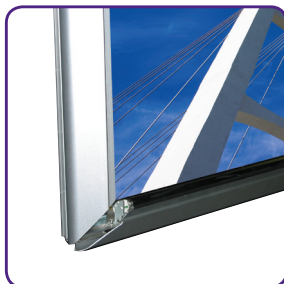

Flip Open Frame allows for easy interchanging of graphics.